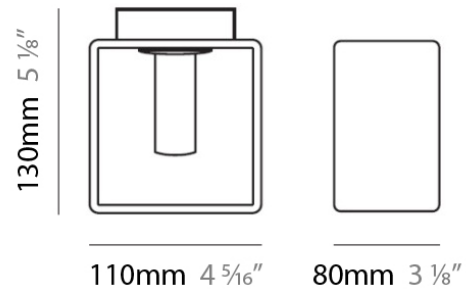

DOMINO SURFACE

D82033-BLK

PROJECT	
TYPE	
NOTES	
QUANTITY	
DATE	

GENERAL

Series: Domino
Brand: Panzeri
Division: Design
Mounting Type: Surface
Mounting Location: Ceiling
Subcategory: Ambient

PHYSICAL

Shape: Rectangle
Length (mm): 110
Length (in): 4 ⁵/₁₆
Width (mm): 80
Width (in): 3 ¹/₈
Height (mm): 130
Height (in): 5 ¹/₈
Extension (in): 5 ¹/₈
Weight (kg): 1.23
Weight (lbs): 2.7
Diffuser: Black Blown Glass
Fixture Material: Glass / Aluminum

ELECTRICAL

Number of Lamps: 1
Lamp Type: LED Retrofit / Halogen
Bulb Included: Bulb Not Included
Total Output Wattage (W): 3 / 35
Max. Wattage Per Lamp (W): 3 / 35
Lamp Base: G9
Input Voltage (V): 120

LED

OPTICAL

RATINGS AND CERTIFICATIONS

Certified By: CSA Certified to UL and CSA Standards
IP rating: IP40